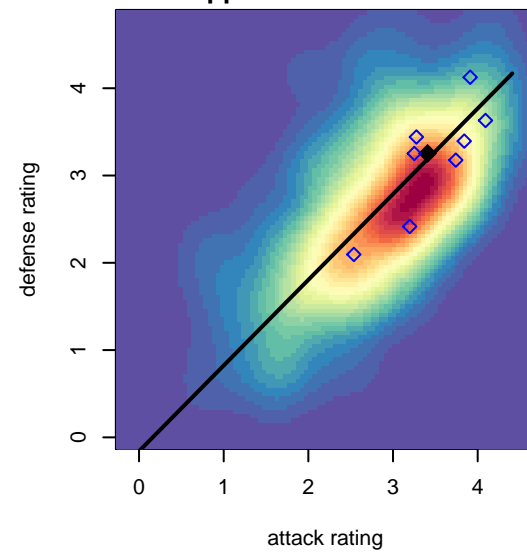

# EPCSL Southwest Rush 99 B98

, TX  
 B98 total strength=1761  
 attack=30.21 defense=25.87

alt names used:  
 EPCSL SOUTHWEST RUSH 99 (TXS)  
 EPCSL SOUTHWEST RUSH 99 (TXS)

Venues played:  
 2015 LV Mayors Fall Classic U-17 WCDA U17  
 2015 PDT Phoenix Showcase – Blue U17

**EPCSL Southwest Rush 99 B98**  
 Dots are actual minus expected GF (blue circles) and GA (red triangles).  
 Blue line is smoothed change in attack strength. Red is smoothed change in defense strength.

**attack and defense variance (black dot)  
relative to other teams  
and top 10 in region**

**attack and defense rating  
relative to others at age  
and all opponents in last 13 months**

**attack and defense rating  
relative to others at age  
and all opponents in last 13 months**

**Performance relative to 13 month average**

**Performance relative to 13 month average**

Distribution of opponents  
 Red = Lose zone, Blue = Win zone, Green = Even  
 Black line separates win/lose zones